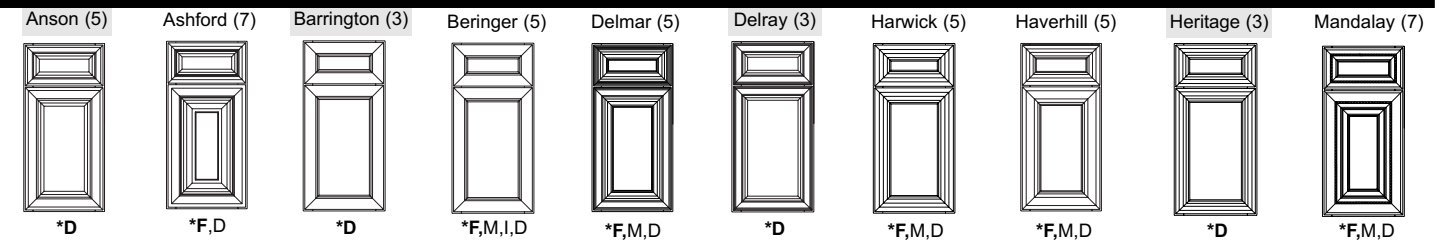

DRAWERS & INTERIORS

- Dovetail drawer boxes with fully concealed tandem full extension undermount soft self-closing glides.

- Stained birch interiors to match cabinet exterior are standard. Opaque cabinets receive a matching opaque interior. (See spec book for contrasting interior information.)

Raised Panel

Raised Panel (cont'd)

Mitered

Mitered (cont'd)

Overlay options are listed below door picture and are abbreviated as follows: S = Standard, M = Modified, F = Full, I = Inset, L = Lipped, D = Designer, C = Contemporary. The standard overlay option is indicated with an *.