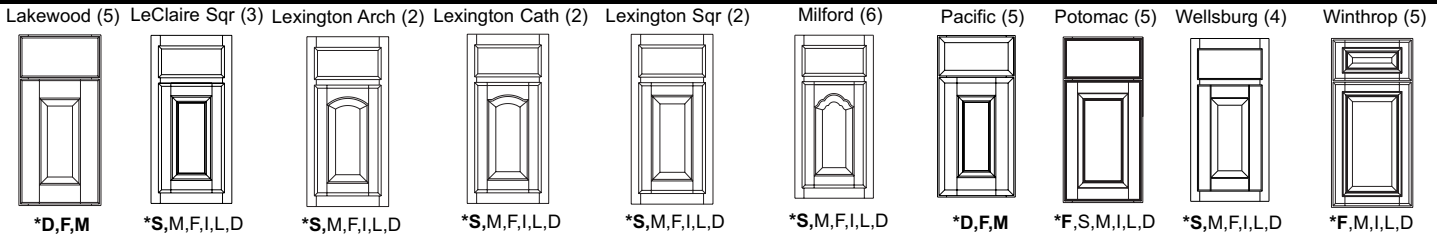

DRAWERS & INTERIORS

- Dovetail drawer boxes with fully concealed tandem full extension undermount soft self-closing glides.

- Stained birch interiors to match cabinet exterior are standard. Opaque cabinets receive a matching opaque interior. (See spec book for contrasting interior information.)

UNLIMITED MODIFICATIONS

Omega Custom Door Offerings

Slab

MDF

Flat Panel

Flat Panel (cont'd)

Flat Panel (cont'd)

Shaded items are part of the Omega II Collection.

Raised Panel

Raised Panel (cont'd)

Mitered

Mitered (cont'd)

Overlay options are listed below door picture and are abbreviated as follows: S = Standard, M = Modified, F = Full, I = Inset, L = Lipped, D = Designer, C = Contemporary. The standard overlay option is indicated with an *.