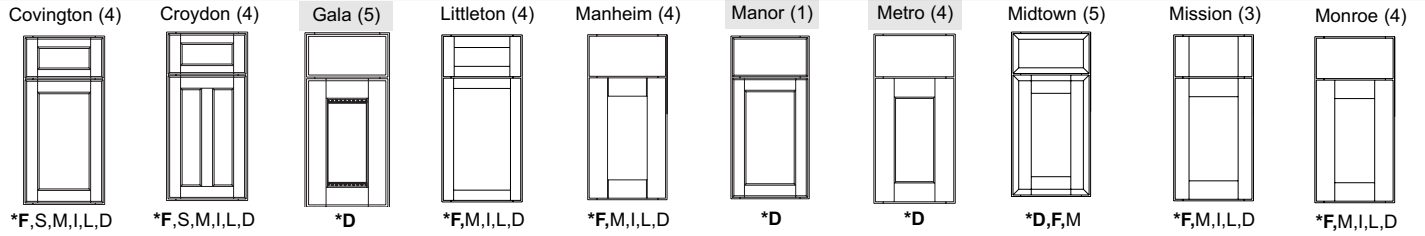

Flat Panel (cont'd)