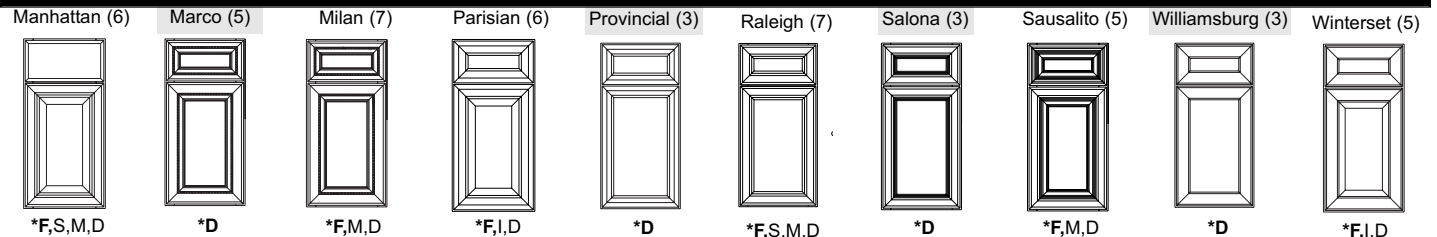

DOOR STYLES (Price Column)

Veneer Anson (5) Barrington (3) Brentwood (5) Delray (3) Gala (5) Heritage (3) Manor (1) Marco (5) Metro (4) Provincial (3) Puritan (1) Salona (3)	Veneer (cont.) Williamsburg (3) Flat Panel Avalon (5)* Brighton (5) Clairemont (5) Covington (4) Croydon (4) Littleton (4) Manheim (4) Midtown (5)* Mission (3)	Flat Panel (cont.) Monroe (4) Montego Square (2) Morris (4) Raised Panel Buckingham (4) Durham (5)* Galloway (6) Hampton (6) Half Milford (6) Kingston (7) Lakewood (5)*	Raised Panel (cont.) LeClaire Square (3) Lexington Arch (2) Lexington Cathedral (2) Lexington Square (2) Milford (6) Pacific (5)* Potomac (5) Wellsburg (4) Winthrop (5)	Mitered Ashford (7) Beringer (5) Delmar (5) Harwick (5) Haverhill (5) Mandelay (7) Manhattan (6) Milan (7) Parisian (6) Raleigh (7) Sausalito (5) Winterset (5)	MDF Valencia Arch (3) Valencia Square (3) Slab Homestead (3) Jamestown (2) Serenity (2)*
---	--	--	---	--	---

Raised Panel

Raised Panel (cont'd)

Mitered

Mitered (cont'd)

Overlay options are listed below door picture and are abbreviated as follows: S = Standard, M = Modified, F = Full, I = Inset, L = Lipped, D = Designer, C = Contemporary. The standard overlay option is indicated with an *.