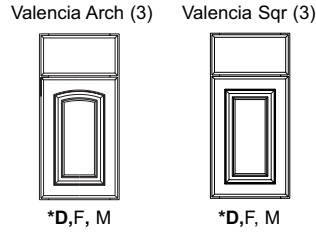

Omega Custom Door Offerings

Slab

MDF

Flat Panel

Flat Panel (cont'd)

Flat Panel (cont'd)

Shaded items are part of the Omega II Collection.

Raised Panel

Raised Panel (cont'd)

Mitered

Mitered (cont'd)

Overlay options are listed below door picture and are abbreviated as follows: S = Standard, M = Modified, F = Full, I = Inset, L = Lipped, D = Designer, C = Contemporary. The standard overlay option is indicated with an *.