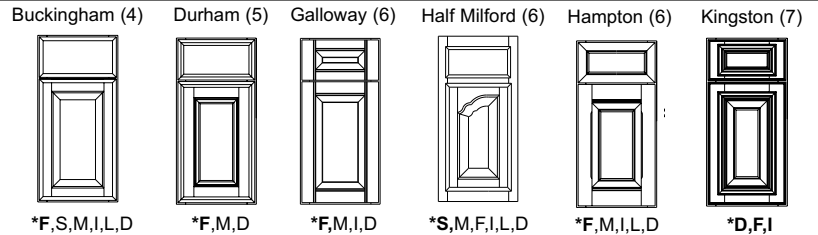

DOOR STYLES (Price Column)

Veneer Anson (5) Barrington (3) Brentwood (5) Delray (3) Gala (5) Heritage (3) Manor (1) Marco (5) Metro (4) Provincial (3) Puritan (1) Salona (3)	Veneer (cont.) Williamsburg (3) Flat Panel Avalon (5)* Brighton (5) Clairemont (5) Covington (4) Croydon (4) Littleton (4) Manheim (4) Midtown (5)* Mission (3)	Flat Panel (cont.) Monroe (4) Montego Square (2) Morris (4) Raised Panel Buckingham (4) Durham (5)* Galloway (6) Hampton (6) Half Milford (6) Kingston (7) Lakewood (5)*	Raised Panel (cont.) LeClaire Square (3) Lexington Arch (2) Lexington Cathedral (2) Lexington Square (2) Milford (6) Pacific (5)* Potomac (5) Wellsburg (4) Winthrop (5)	Mitered Ashford (7) Beringer (5) Delmar (5) Harwick (5) Haverhill (5) Mandelay (7) Manhattan (6) Milan (7) Parisian (6) Raleigh (7) Sausalito (5) Winterset (5)	MDF Valencia Arch (3) Valencia Square (3) Slab Homestead (3) Jamestown (2) Serenity (2)*
---	--	--	---	--	---

DRAWERS & INTERIORS

- Dovetail drawer boxes with fully concealed tandem full extension undermount soft self-closing glides.

- Stained birch interiors to match cabinet exterior are standard. Opaque cabinets receive a matching opaque interior. (See spec book for contrasting interior information.)

UNLIMITED MODIFICATIONS

Omega Custom Door Offerings

Slab

MDF

Flat Panel

Flat Panel (cont'd)

Flat Panel (cont'd)

Shaded items are part of the Omega II Collection.

Raised Panel

Raised Panel (cont'd)

Mitered

Mitered (cont'd)

Overlay options are listed below door picture and are abbreviated as follows: S = Standard, M = Modified, F = Full, I = Inset, L = Lipped, D = Designer, C = Contemporary. The standard overlay option is indicated with an *.