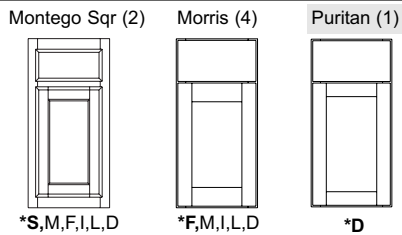

DRAWERS & INTERIORS

- Dovetail drawer boxes with fully concealed tandem full extension undermount soft self-closing glides.

- Stained birch interiors to match cabinet exterior are standard. Opaque cabinets receive a matching opaque interior. (See spec book for contrasting interior information.)

UNLIMITED MODIFICATIONS

Omega Custom Door Offerings

Slab

MDF

Flat Panel

Flat Panel (cont'd)

Flat Panel (cont'd)

Shaded items are part of the Omega II Collection.

Raised Panel

Raised Panel (cont'd)

Mitered

Mitered (cont'd)

Overlay options are listed below door picture and are abbreviated as follows: S = Standard, M = Modified, F = Full, I = Inset, L = Lipped, D = Designer, C = Contemporary. The standard overlay option is indicated with an *.