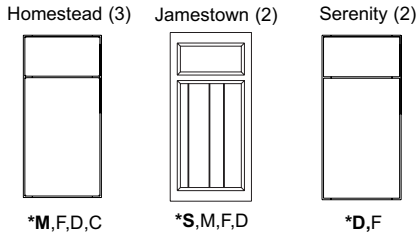

Omega Custom Door Offerings

Slab