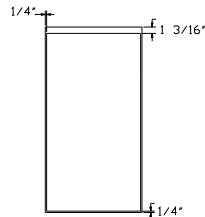

STANDARD OVERLAY

DESIGNER OVERLAY

CONTEMPORARY OVERLAY

Wall Cabinets

Top Reveal: 1 7/16"
Side Reveal: 1 3/16"
Bottom Reveal: 1 7/16"

Hinging
Cup - 110°

Wall Cabinets

Top Reveal: 1 3/16"
Side Reveal: 1/4"
Bottom Reveal: 1/4"

Hinging
Cup - 110°

Wall Cabinets

Top Reveal: 1 3/16"
Side Reveal: 1/4"
Bottom Reveal: 1/4"

Hinging
Cup - 110°

Base Cabinets

(Square Doors Only)
Top Reveal: 1 11/16"
Side Reveal: 1 3/16"
Bottom Reveal: 1 11/16"