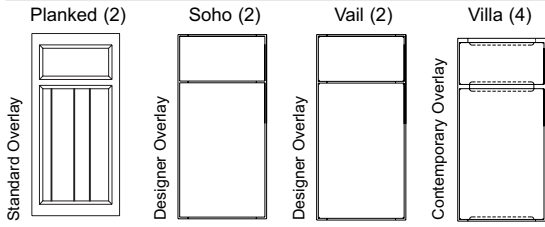

Loose Toe Kick Platform
Aluminum Casters-Locking
Door and Face Frame
Face Frame Only
Box and Face Frame
Cabinet - No Doors
Matching Interior - No Doors

Melamine Interior - White
Melamine Interior - Birch
Species Interior
Plywood Shelf
Full Depth Adjustable Shelf
Manor House Back Interior
Special Depth

Flush Finished Blind
Filled Blind
Scooped Drawer
Soft Close Door Upgrade
Lift Up Hinging
Knife Hinging

Dynasty 2007 Door Offerings

by Omega®

Slab

MDF

Flat Panel

Flat Panel (cont'd)

Flat Panel (cont'd)