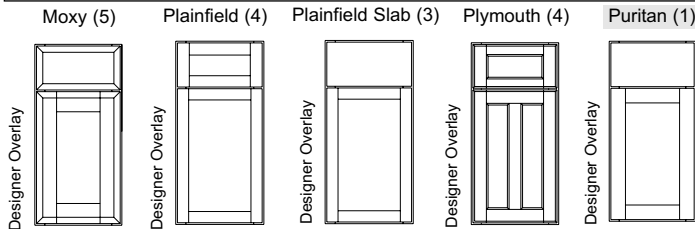

Loose Toe Kick Platform
Aluminum Casters-Locking
Door and Face Frame
Face Frame Only
Box and Face Frame
Cabinet - No Doors
Matching Interior - No Doors

Melamine Interior - White
Melamine Interior - Birch
Species Interior
Plywood Shelf
Full Depth Adjustable Shelf
Manor House Back Interior
Special Depth

Flush Finished Blind
Filled Blind
Scooped Drawer
Soft Close Door Upgrade
Lift Up Hinging
Knife Hinging

Dynasty 2007 Door Offerings

by Omega®

Slab

MDF

Flat Panel

Flat Panel (cont'd)

Flat Panel (cont'd)

Raised Panel

Raised Panel (cont'd)

Raised Panel (cont'd)

Mitered

Mitered (cont'd)

Shaded items are part of the Dynasty II Collection.

For door details, see door specs, pages C-11 to C-40.