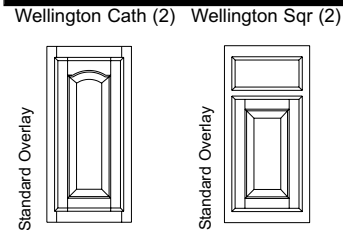

Raised Panel (cont'd)