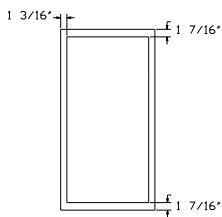

STANDARD OVERLAY

DESIGNER OVERLAY

CONTEMPORARY OVERLAY

Wall Cabinets

Top Reveal: 1 7/16"
Side Reveal: 1 3/16"
Bottom Reveal: 1 7/16"

Hinging
Cup - 110°

Wall Cabinets

Top Reveal: 1 3/16"
Side Reveal: 1/4"
Bottom Reveal: 1/4"

Hinging
Cup - 110°

Wall Cabinets

Top Reveal: 1 3/16"
Side Reveal: 1/4"
Bottom Reveal: 1/4"

Hinging
Cup - 110°

Base Cabinets

(Square Doors Only)
Top Reveal: 1 11/16"
Side Reveal: 1 3/16"
Bottom Reveal: 1 11/16"