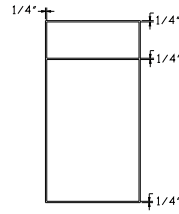

STANDARD OVERLAY

DESIGNER OVERLAY

CONTEMPORARY OVERLAY

Wall Cabinets

Top Reveal: 1 7/16"
Side Reveal: 1 3/16"
Bottom Reveal: 1 7/16"

Hinging
Cup - 110°

Wall Cabinets

Top Reveal: 1 3/16"
Side Reveal: 1/4"
Bottom Reveal: 1/4"

Hinging
Cup - 110°

Wall Cabinets

Top Reveal: 1 3/16"
Side Reveal: 1/4"
Bottom Reveal: 1/4"

Hinging
Cup - 110°

Base Cabinets

(Square Doors Only)
Top Reveal: 1 11/16"
Side Reveal: 1 3/16"
Bottom Reveal: 1 11/16"