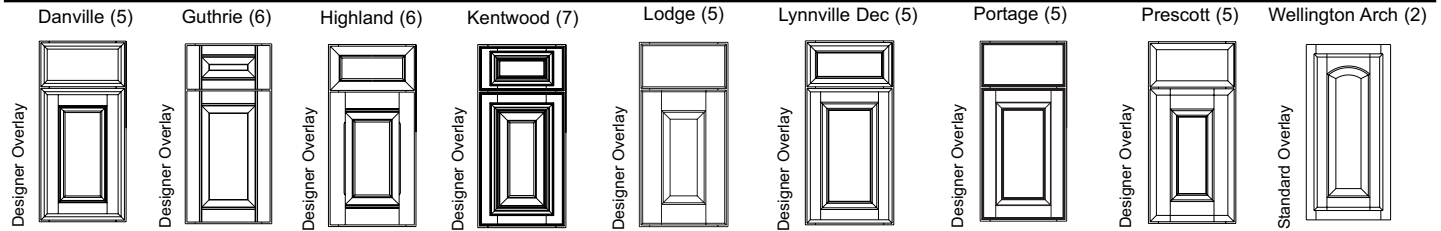

Raised Panel (cont'd)