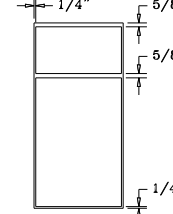

Base Cabinets

Top Reveal: 5/8"
Side Reveal: 1/4"
Bottom Reveal: 1/4"

SPECIES

No Upcharge

Alder
Oak
Pecan

5% Premium

Rustic Alder
Rustic Oak
Rustic Pecan

8% Premium

Maple

10% Premium

Cherry
Quartersawn White Oak

20% Premium

Red Birch

FINISH FACTS

Maple upcharge does not apply on opaque finishes unless Vintage Touch or Antiquing is specified. See specification guide for additional details.

10% Finish Premium

Antiquing Effects
Antique White
Chestnut
Coral Frost
Merlot
Arctic Glaze
Coffee Glaze
Pewter Glaze

10% Finish Premium

(cont.)
Caramel Glaze
Antiquing

15% Finish Premium

Barn Red
Champagne Glaze*
Denim

15% Finish Premium

(cont.)
Juniper
Truffle
Opagues
Java Glaze
Latte Glaze
Pistachio Glaze

20% Finish Premium

Amaretto Glaze*
Bronze Glaze
Cognac Glaze*
Onyx Glaze
Porcelain Glaze

25% Finish Premium

Vintage Touch Distressing

40% Finish Premium

Blackberry
Heirloom Black

MODIFICATIONS

Extended Stiles (1/4", 1/2", 1 1/2", 3", or 6")
Top Valance Rail
Recessed/Raised Panel Ends
Recessed Toe Kick
Wide Bottom Rail
Bottom Valance Rail

Loose Toe Kick Platform
Aluminum Casters-Locking
Door and Face Frame
Face Frame Only
Box and Face Frame
Cabinet - No Doors
Matching Interior - No Doors

Melamine Interior - White
Melamine Interior - Birch
Species Interior
Plywood Shelf
Full Depth Adjustable Shelf
Manor House Back Interior
Special Depth

Flush Finished Blind
Filled Blind
Scooped Drawer
Soft Close Door Upgrade
Lift Up Hinging
Knife Hinging