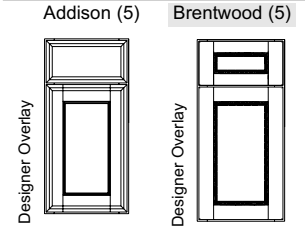

Loose Toe Kick Platform
Aluminum Casters-Locking
Door and Face Frame
Face Frame Only
Box and Face Frame
Cabinet - No Doors
Matching Interior - No Doors

Melamine Interior - White
Melamine Interior - Birch
Species Interior
Plywood Shelf
Full Depth Adjustable Shelf
Manor House Back Interior
Special Depth

Flush Finished Blind
Filled Blind
Scooped Drawer
Soft Close Door Upgrade
Lift Up Hinging
Knife Hinging

Dynasty 2007 Door Offerings

by Omega®

Slab

MDF

Flat Panel

Flat Panel (cont'd)

Flat Panel (cont'd)

Raised Panel

Raised Panel (cont'd)

Raised Panel (cont'd)

Mitered

Mitered (cont'd)

Shaded items are part of the Dynasty II Collection.

For door details, see door specs, pages C-11 to C-40.