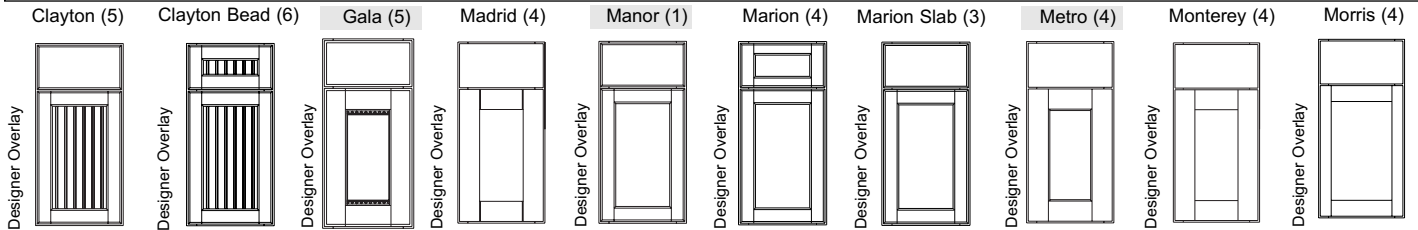

DOOR STYLES (Price Column)

<u>Veneer</u>	<u>Veneer (cont.)</u>	<u>Flat Panel (cont.)</u>	<u>Raised Panel (cont.)</u>	<u>Mitered</u>	<u>MDF</u>
Anson (5)	Salona (3)	Morris (4)	Danville (5)*	Artesia (7)	Venice Arch (3)
Barrington (3)	Williamsburg (3)	Moxy (5)*	Guthrie (6)	Bancroft (5)	Venice Raised (4)
Brentwood (5)		Plainfield (4)	Highland (6)	Denison (6)	Venice Square (3)
Delray (3)	Flat Panel	Plainfield Slab (3)	Kentwood (7)	Destin (5)	Slab
Gala (5)	Addison (5)*	Plymouth (4)	Lodge (5)*	Hanover (5)	Planked (2)
Heritage (3)	Clayton (5)		Lynnville Decorative (5)	Melbourne (7)	Soho (2)*
Manor (1)	Clayton Beaded (6)	Raised Panel	Portage (5)	Morocco (7)	Vail (2)
Marco (5)	Madrid (4)	Brookside Arch (4)	Prescott (5)*	Province (6)	Villa (4)
Metro (4)	Marion (4)	Brookside Cathedral (4)	Wellington Arch (2)	Richfield (7)	
Provincial (3)	Marion Slab (3)	Brookside Raised (5)	Wellington Cathedral (2)	Sanibel (5)	
Puritan (1)	Monterey (4)	Brookside Square (4)	Wellington Square (2)	Wakefield (5)	

Loose Toe Kick Platform
Aluminum Casters-Locking
Door and Face Frame
Face Frame Only
Box and Face Frame
Cabinet - No Doors
Matching Interior - No Doors

Melamine Interior - White
Melamine Interior - Birch
Species Interior
Plywood Shelf
Full Depth Adjustable Shelf
Manor House Back Interior
Special Depth

Flush Finished Blind
Filled Blind
Scooped Drawer
Soft Close Door Upgrade
Lift Up Hinging
Knife Hinging

Dynasty 2007 Door Offerings

by Omega®

Slab

MDF

Flat Panel

Flat Panel (cont'd)

Flat Panel (cont'd)

Raised Panel

Raised Panel (cont'd)

Raised Panel (cont'd)

Mitered

Mitered (cont'd)

Shaded items are part of the Dynasty II Collection.

For door details, see door specs, pages C-11 to C-40.