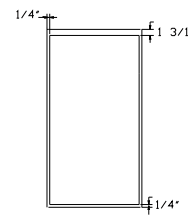

STANDARD OVERLAY

DESIGNER OVERLAY

CONTEMPORARY OVERLAY

Wall Cabinets

Top Reveal: 1 7/16"
Side Reveal: 1 3/16"
Bottom Reveal: 1 7/16"

Hinging
Cup - 110°

Wall Cabinets

Top Reveal: 1 3/16"
Side Reveal: 1/4"
Bottom Reveal: 1/4"

Hinging
Cup - 110°

Wall Cabinets

Top Reveal: 1 3/16"
Side Reveal: 1/4"
Bottom Reveal: 1/4"

Hinging
Cup - 110°

Base Cabinets

(Square Doors Only)
Top Reveal: 1 11/16"
Side Reveal: 1 3/16"
Bottom Reveal: 1 11/16"