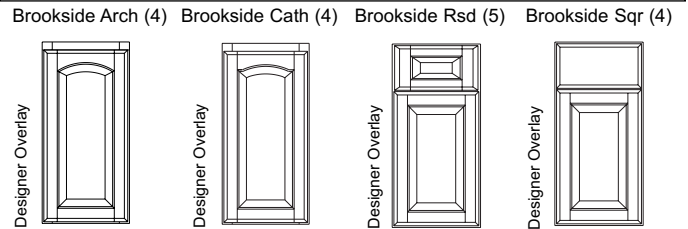

Raised Panel