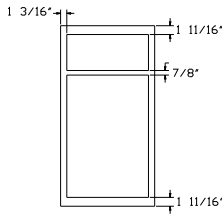

STANDARD OVERLAY

DESIGNER OVERLAY

CONTEMPORARY OVERLAY

Wall Cabinets

Top Reveal: 1 7/16"
Side Reveal: 1 3/16"
Bottom Reveal: 1 7/16"

Hinging
Cup - 110°

Wall Cabinets

Top Reveal: 1 3/16"
Side Reveal: 1/4"
Bottom Reveal: 1/4"

Hinging
Cup - 110°

Wall Cabinets

Top Reveal: 1 3/16"
Side Reveal: 1/4"
Bottom Reveal: 1/4"

Hinging
Cup - 110°

Base Cabinets

(Square Doors Only)
Top Reveal: 1 11/16"
Side Reveal: 1 3/16"
Bottom Reveal: 1 11/16"